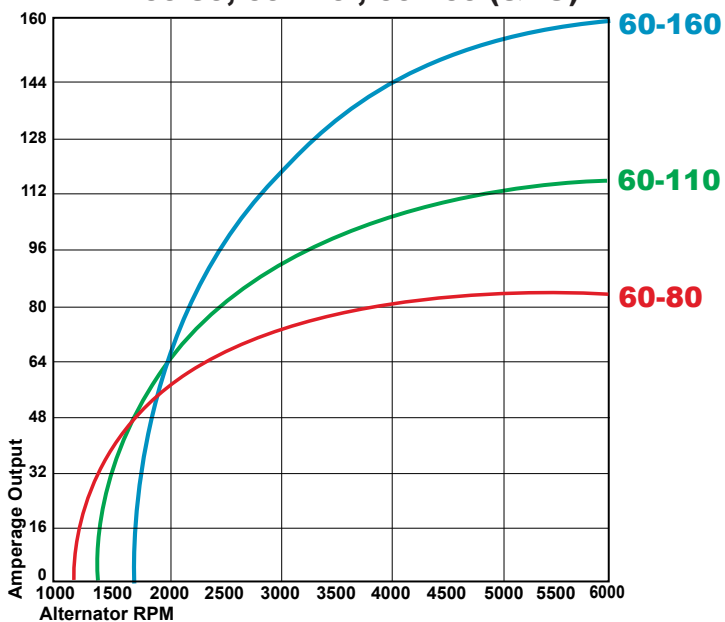

# Model 60 High Output Alternator

## **BALMAR**®

**BALMAR Curve Comparison  
60-80, 60-110, 60-160 (& IG)**

Great Water, Inc.  
www.great-water.com  
Toll Free 866 209-6132  
207 729-8500