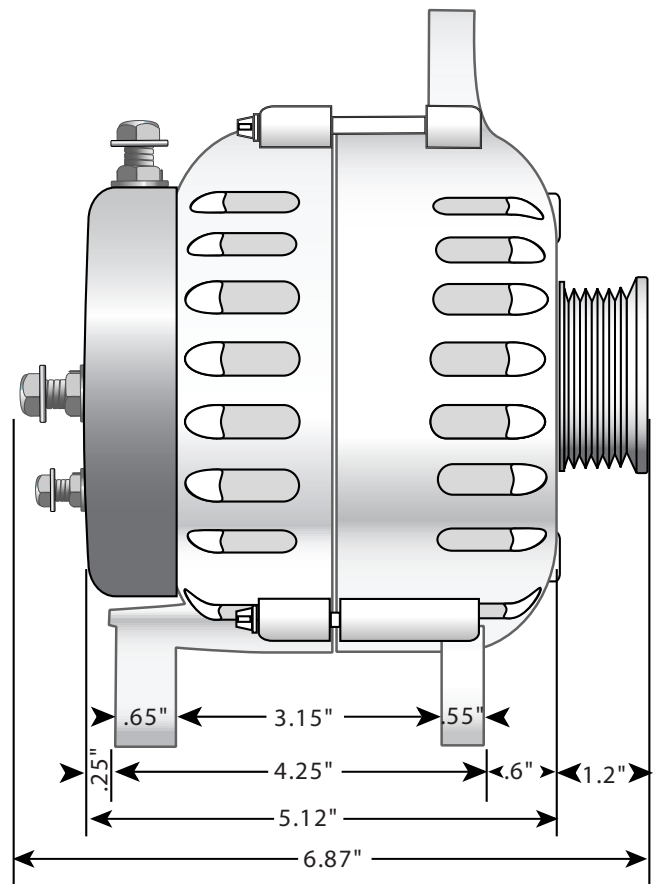

# Model 60 High Output Alternator

## **BALMAR**®

**BALMAR Curve Comparison  
60-80, 60-110, 60-160 (& IG)**

Great Water, Inc.  
www.great-water.com  
Toll Free 866 209-6132  
207 729-8500