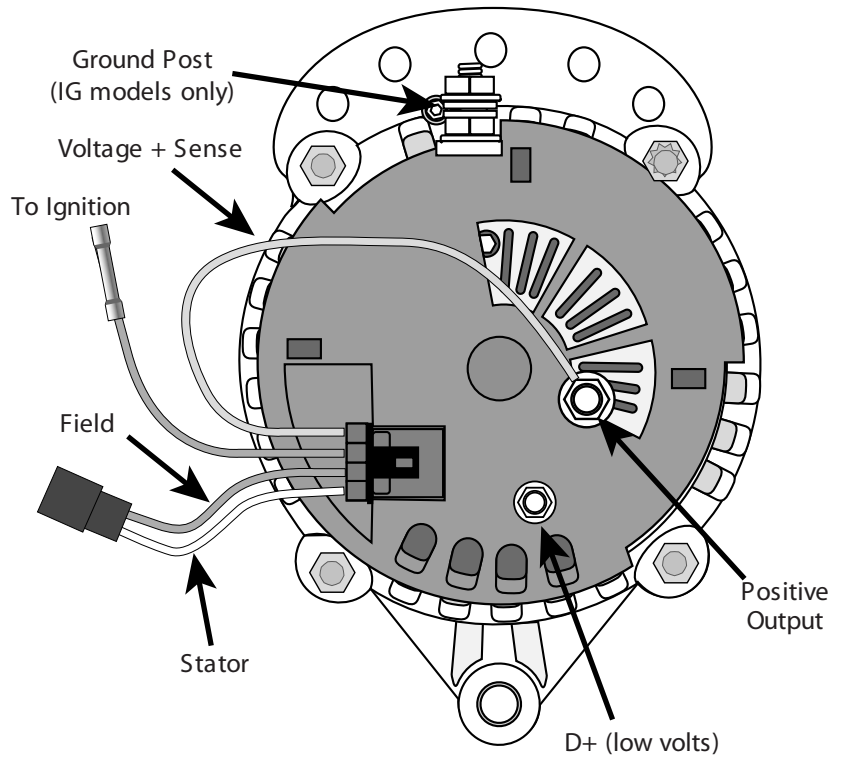

# Model 60 High Output Alternator

## **BALMAR**®

**BALMAR Curve Comparison  
60-80, 60-110, 60-160 (& IG)**

Great Water, Inc.  
www.great-water.com  
Toll Free 866 209-6132  
207 729-8500