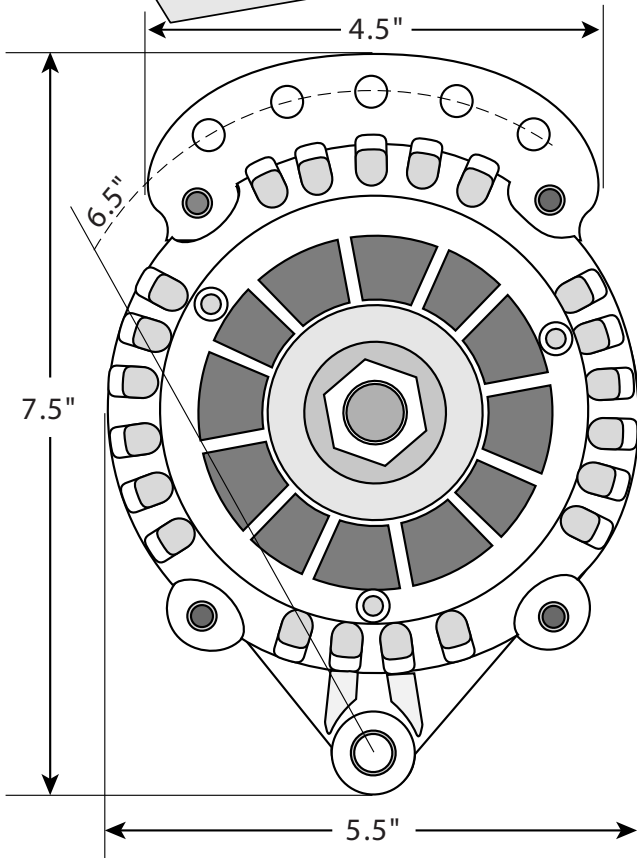

# Model 60 High Output Alternator

## **BALMAR**®

**BALMAR Curve Comparison  
60-80, 60-110, 60-160 (& IG)**

Great Water, Inc.  
www.great-water.com  
Toll Free 866 209-6132  
207 729-8500